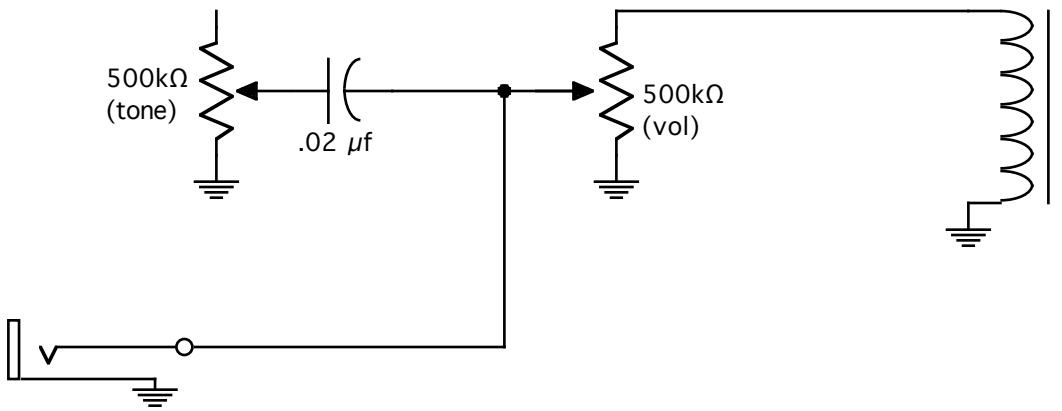

Gibson BR-6

scale 22.5"
nut spacing 47mm (6) =
bridge spacing 59mm (6) =
pickup