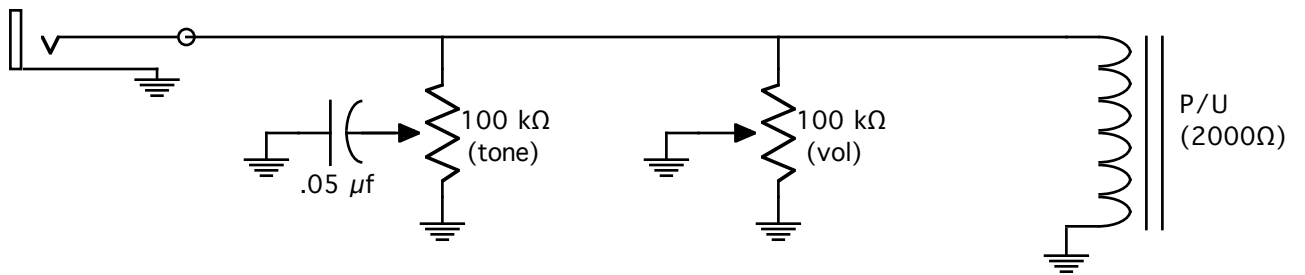

Rick Electro S-6 (Bakelite)

scale 22.5"
nut spacing 48 mm (6) = 9.6 mm
bridge spacing 53.5 mm (6) = 10.7 mm
pickup pole type w/ horseshoe 2000Ω